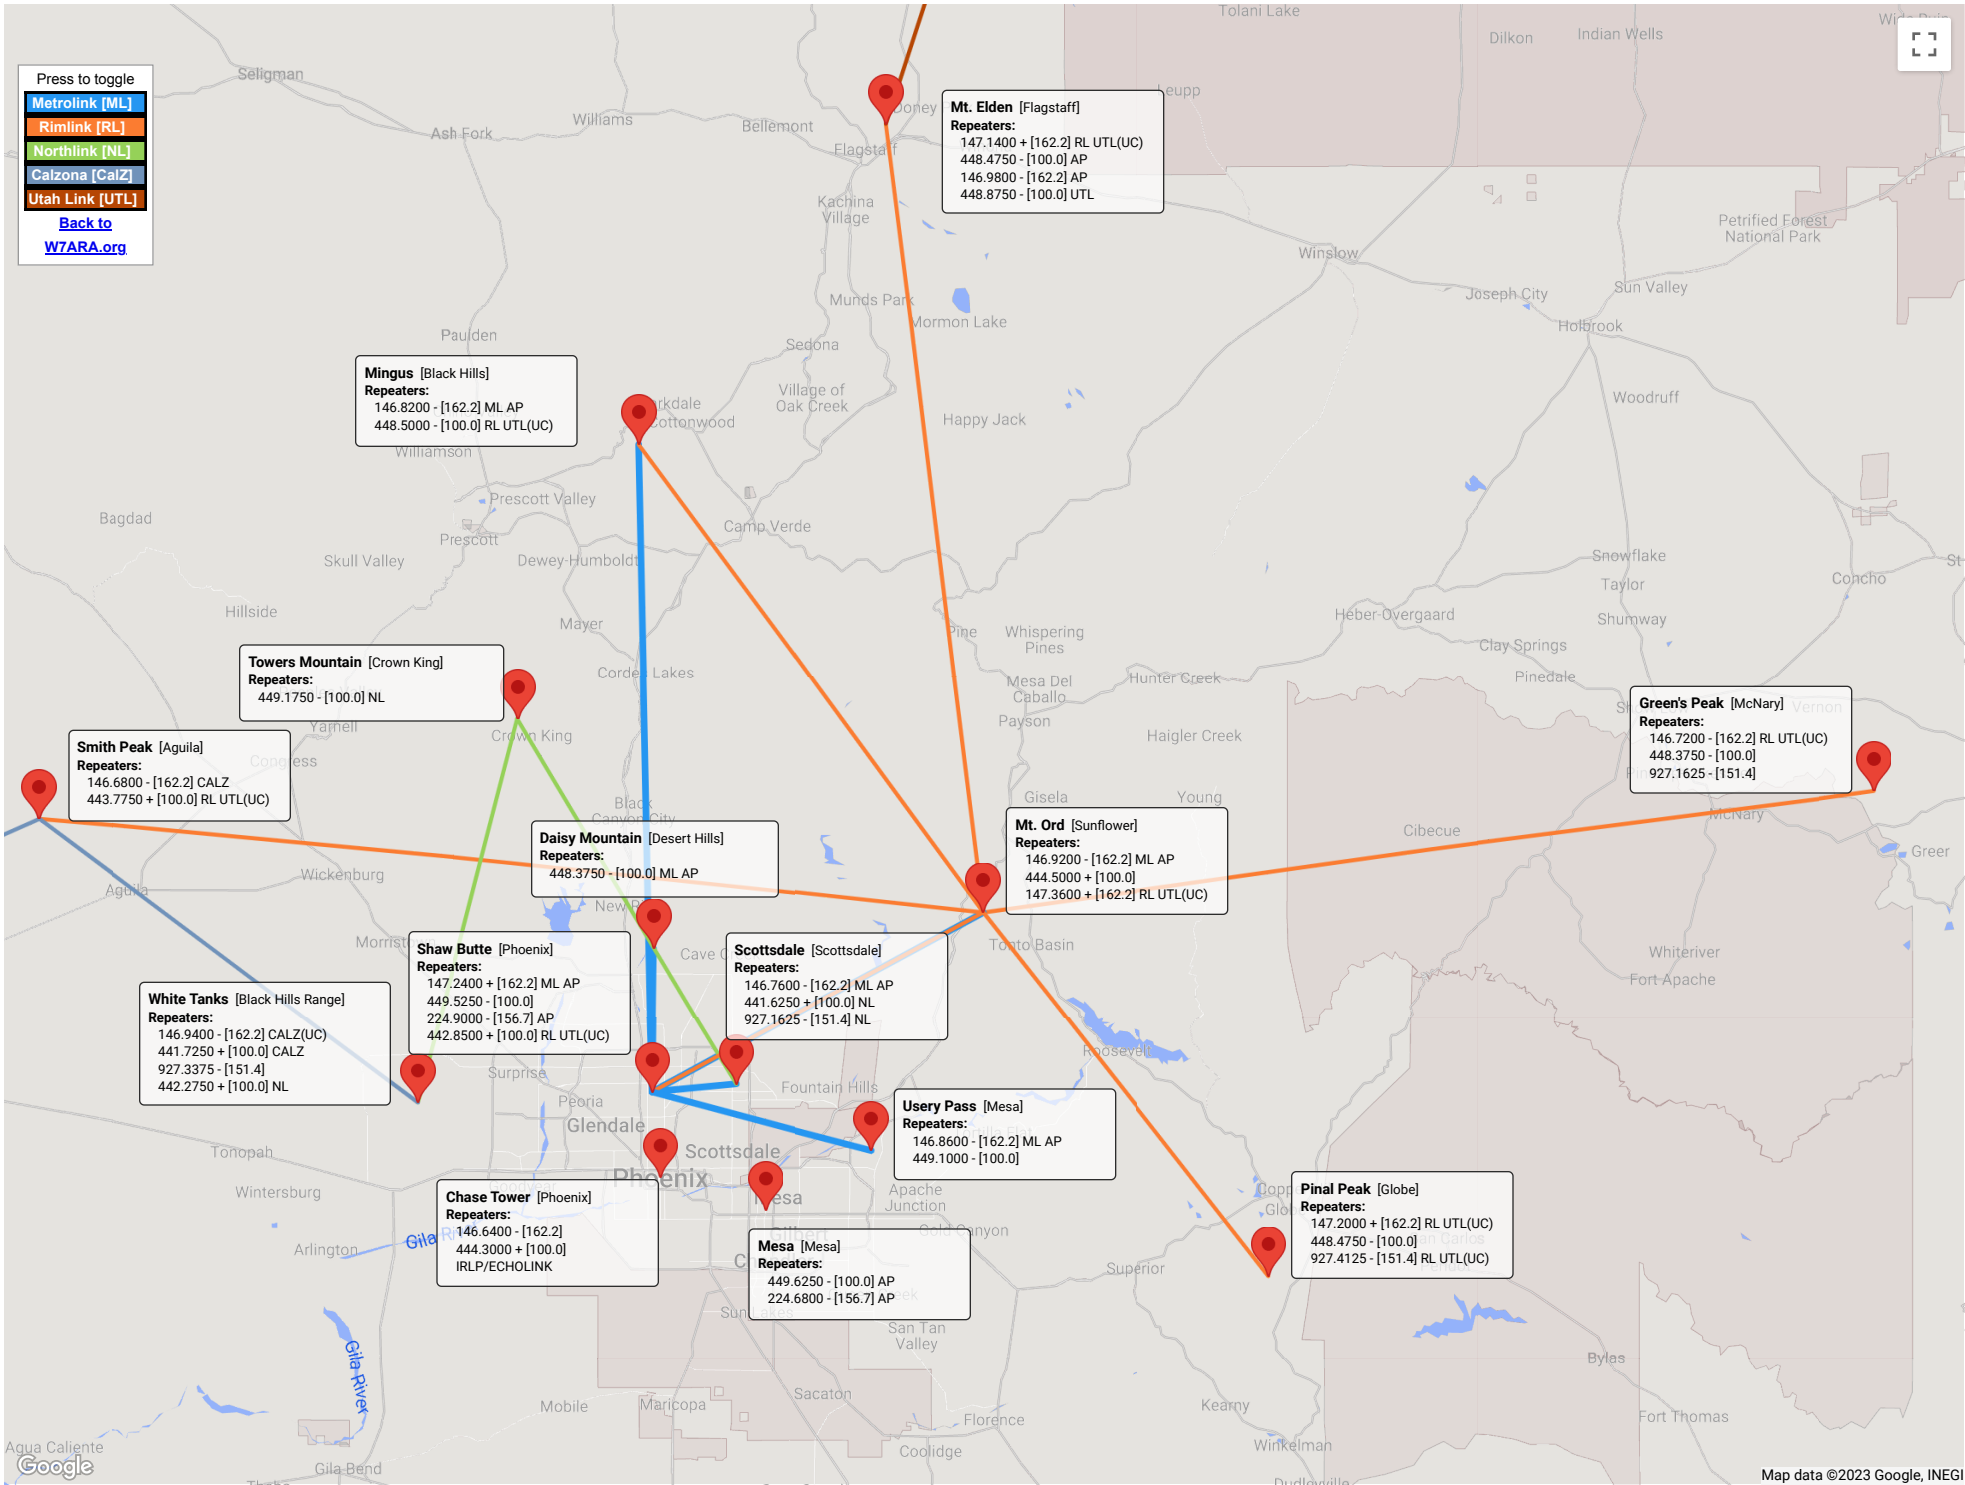

Press to toggle

- Metrolink [ML]
- Rimlink [RL]
- Northlink [NL]
- Calzona [CALZ]
- Utah Link [UTL]

[Back to WZARA.org](#)

**Mt. Elden [Flagstaff]**  
**Repeaters:**  
 147.1400 + [162.2] RL UTL(UC)  
 448.4750 - [100.0] AP  
 146.9800 - [162.2] AP  
 448.8750 - [100.0] UTL

**Mingus [Black Hills]**  
**Repeaters:**  
 146.8200 - [162.2] ML AP  
 448.5000 - [100.0] RL UTL(UC)

**Towers Mountain [Crown King]**  
**Repeaters:**  
 449.1750 - [100.0] NL

**Smith Peak [Aguila]**  
**Repeaters:**  
 146.6800 - [162.2] CALZ  
 443.7750 + [100.0] RL UTL(UC)

**Green's Peak [McNary]**  
**Repeaters:**  
 146.7200 - [162.2] RL UTL(UC)  
 448.3750 - [100.0]  
 927.1625 - [151.4]

**Daisy Mountain [Desert Hills]**  
**Repeaters:**  
 448.3750 - [100.0] ML AP

**Mt. Ord [Sunflower]**  
**Repeaters:**  
 146.9200 - [162.2] ML AP  
 444.5000 + [100.0]  
 147.3600 + [162.2] RL UTL(UC)

**Chase Tower [Phoenix]**  
**Repeaters:**  
 146.6400 - [162.2]  
 444.3000 + [100.0]  
 IRLP/ECHOLINK

**Mesa [Mesa]**  
**Repeaters:**  
 449.6250 - [100.0] AP  
 224.6800 - [156.7] AP

**Pinal Peak [Globe]**  
**Repeaters:**  
 147.2000 + [162.2] RL UTL(UC)  
 448.4750 - [100.0]  
 927.4125 - [151.4] RL UTL(UC)